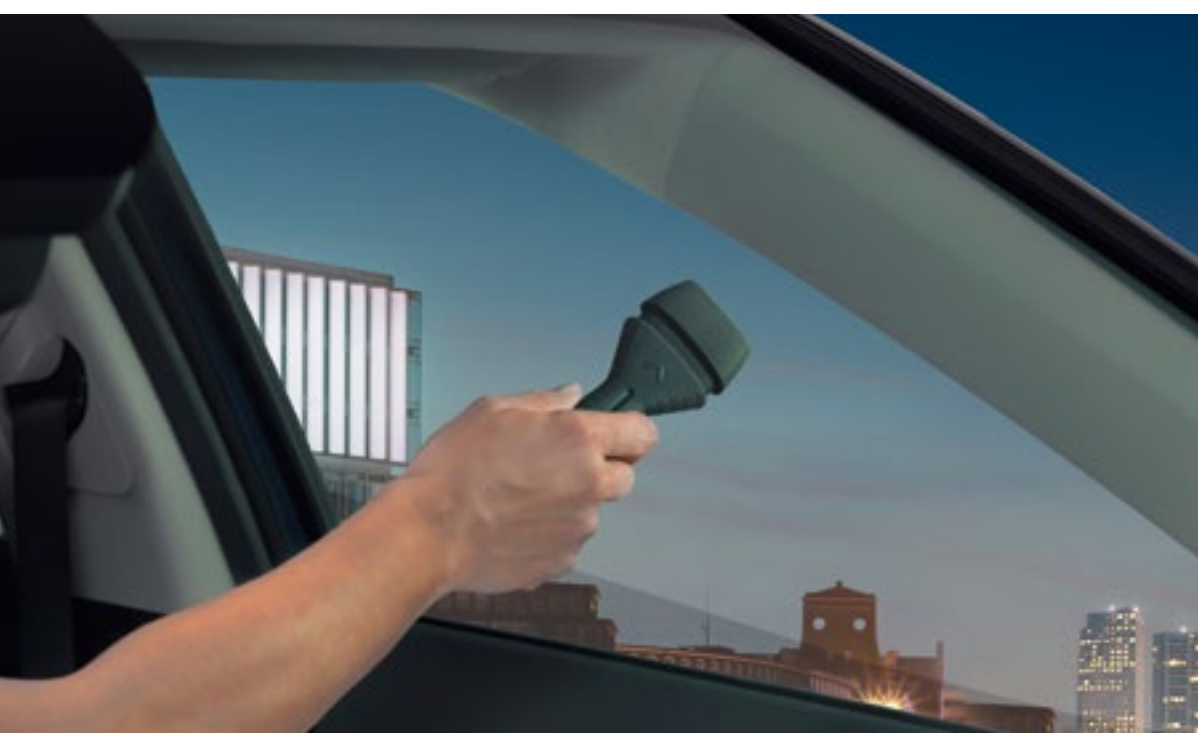

Safety hammer. 66946ADE00